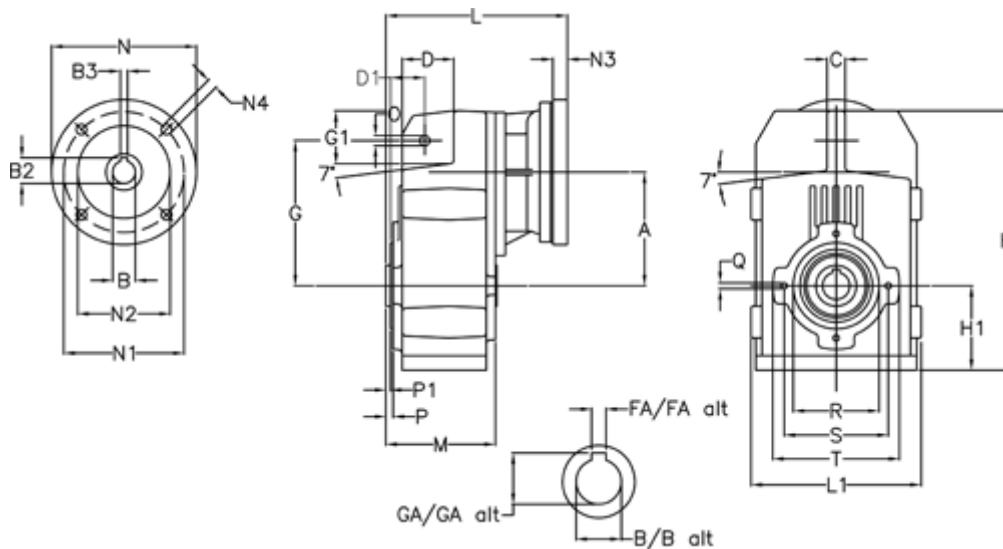

Article number: 29560104873220  
 Description: Shaft mounted gear  
 A102H25-48,7-P63B5

## Measures

A = 112.50	FA = 8	M = 100.5	Q = M8x12
B = 25	G = 140	N = 140	R = 80
B1 = 11	G1 = 51.0	N1 = 115	S = 100
B2 = 12.8	GA = 28.3	N2 = 95	T = 120
B3 = 4	H = 251.0	N4 = M8x19	
C = 20	H1 = 84.0	O = 11	
D = 47.5	L = 185.5	P = 4.5	
D1 = 35.0	L1 = 170	P1 = 3.0	